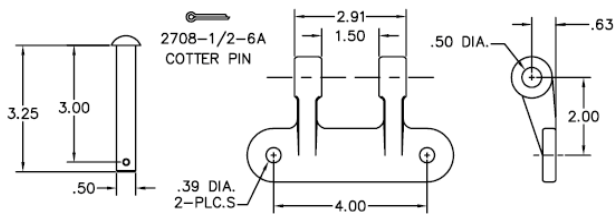

**Forged Hinges**

**Hinge Butt  
2426-E**

<b>DIMENSIONS OF FORGED HINGES</b>				
<b>PART NO.</b>	<b>A</b>	<b>B</b>	<b>C</b>	<b>D</b>
+2425-X	3.13	1.00	.39	.34
+2427-X	4.00	1.25	.47	.44
+2429-X	4.38	1.50	.53	.50
Note: + Not Stocked, priced on application				