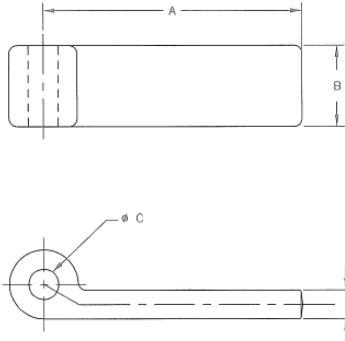

**Forged Hinges**

**Hinge Butt  
2426-E**

<b>DIMENSIONS OF FORGED HINGES</b>				
<b>PART NO.</b>	<b>A</b>	<b>B</b>	<b>C</b>	<b>D</b>
+2425-X	3.13	1.00	.39	.34
+2427-X	4.00	1.25	.47	.44
+2429-X	4.38	1.50	.53	.50
Note: + Not Stocked, priced on application				