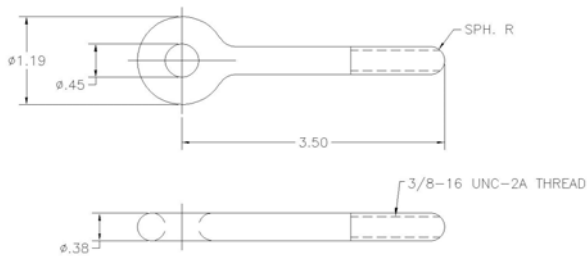

**Plain Pattern Eye Bolts
566 Series**

NO.	A	B	C	D	MIN. * PROOF LOAD	MIN.* BREAK LOAD	UNC-2A STOCKED		MIN. EFF. THD. LG.	SAFE WORKING LOAD		
										Wx	Wy	Wz
+3	.375	2.062	1.000	1.656	2,100	5,000	Blank	3/8-16	1.109	1,000	280	155
+5	.500	2.531	1.187	2.062	3,900	9,200	Blank	1/2-13	1.343	1,840	520	390
+7	.625	2.968	1.375	2.500	6,000	14,700	Blank	5/8-11	1.500	2,940	800	600
+8	.750	3.406	1.500	2.812	9,000	21,700	Blank	3/4-10	1.625	4,340	1,200	900
+9	.875	3.875	1.687	3.250	10,000	30,000	Blank	7/8-9	1.875	6,000	1,300	1,000
+10	1.000	4.281	1.812	3.562	12,000	39,400	Blank	1-8	2.062	7,880	1,600	1,200
Note:												
*loads in pounds												
+ Not Stocked, priced on application												

**Plain Pattern Eye Bolts
2439 1/2 Series**

CLEVELAND PART NO.	THREAD UNC-2A	A	B	C +.03/.00	D +.03/.00	E +.03/.00	SPH.R	THREAD LENGTH
+2439 1/2-A	3/8-16	3.500	1.187	.375	.375	.437	.187	1.250
+2439 1/2-H	5/16-18	3.000	1.031	.312	.312	.437	.156	1.250
+2439 1/2-J	Blank Only	5..125	1.875	.437	.500	1.000	.250	
Note:								
+ Not Stocked, priced on application								