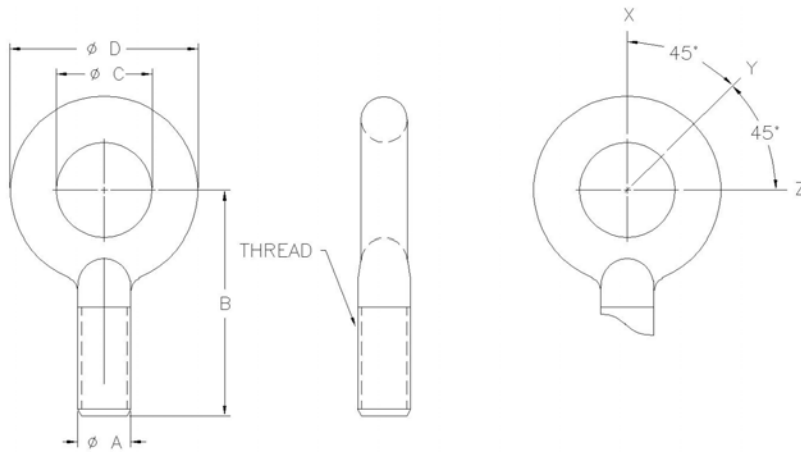

**Plain Pattern Eye Bolts
566 Series**

NO.	A	B	C	D	MIN. * PROOF LOAD	MIN.* BREAK LOAD	UNC-2A STOCKED		MIN. EFF. THD. LG.	SAFE WORKING LOAD		
										Wx	Wy	Wz
+3	.375	2.062	1.000	1.656	2,100	5,000	Blank	3/8-16	1.109	1,000	280	155
+5	.500	2.531	1.187	2.062	3,900	9,200	Blank	1/2-13	1.343	1,840	520	390
+7	.625	2.968	1.375	2.500	6,000	14,700	Blank	5/8-11	1.500	2,940	800	600
+8	.750	3.406	1.500	2.812	9,000	21,700	Blank	3/4-10	1.625	4,340	1,200	900
+9	.875	3.875	1.687	3.250	10,000	30,000	Blank	7/8-9	1.875	6,000	1,300	1,000
+10	1.000	4.281	1.812	3.562	12,000	39,400	Blank	1-8	2.062	7,880	1,600	1,200
Note:												
*loads in pounds												
+ Not Stocked, priced on application												

**Plain Pattern Eye Bolts
2439 1/2 Series**

CLEVELAND PART NO.	THREAD UNC-2A	A	B	C +.03/.00	D +.03/.00	E +.03/.00	SPH.R	THREAD LENGTH
+2439 1/2-A	3/8-16	3.500	1.187	.375	.375	.437	.187	1.250
+2439 1/2-H	5/16-18	3.000	1.031	.312	.312	.437	.156	1.250
+2439 1/2-J	Blank Only	5..125	1.875	.437	.500	1.000	.250	
Note:								
+ Not Stocked, priced on application								