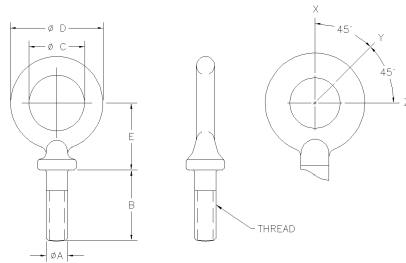

CLEVELAND PART NO.	THREAD UNC-2A	A	B	C +.03/.00	D +.03/.00	E +.03/.00	SPH.R	THREAD LENGTH
+2439 1/2-A	3/8-16	3.500	1.187	.375	.375	.437	.187	1.250
+2439 1/2-H	5/16-18	3.000	1.031	.312	.312	.437	.156	1.250
+2439 1/2-J	Blank Only	5..125	1.875	.437	.500	1.000	.250	
Note:								
+ Not Stocked, priced on application								

Shoulder Pattern Eye Bolts 567 Series

NO.	A	B	C	D	E	MIN. * PROOF LOAD	MIN.* BREAK LOAD	UNC-2A STOCKED	MIN. EFF. THD. LG.	SAFE WORKING LOAD		
										Wx	Wy	Wz
+21	.250	1.000	.750	1.187	.781	600	2,000	Blank 1/4-20	.875	400	100	N/R
+22	.312	1.125	.875	1.437	.968	900	4,500	Blank 5/16-18	.750	680	N/R	N/R
+23	.375	1.250	1.000	1.656	1.187	2,100	5,000	Blank 3/8-16	1.125	1,000	350	180
+25	.500	1.500	1.187	2.062	1.406	3,900	9,200	Blank 1/2-13	1.343	1,840	650	440
+27	.625	1.750	1.375	2.500	1.687	6,000	14,700	Blank 5/8-11	1.875	2,940	1,000	740
+28	.750	2.000	1.500	2.812	1.812	9,000	21,700	Blank 3/4-10	1.625	4,340	1,500	1,140
+29	.875	2.250	1.687	3.250	2.062	10,000	30,000	Blank 7/8-9	1.812	6,000	1,670	1,330
+30	1.000	2.500	1.812	3.562	2.312	12,000	39,400	Blank 1-8	2.062	7,880	2,000	1,600
+32	1.250	3.000	2.187	4.437	2.937	15,000	75,000	Blank 1-1/4-7	1.880	12,600	N/R	3,690
+34	1.500	3.500	2.562	5.500	3.156	27,000	91,300	Blank 1-1/2-6	3.000	18,000	4,500	3,600
+36	2.000	4.000	3.250	6.875	4.500	38,000	190,000	Blank 2-4 1/2	3.000	32,500	N/R	9,740
Note:												
+ Not Stocked, priced on application