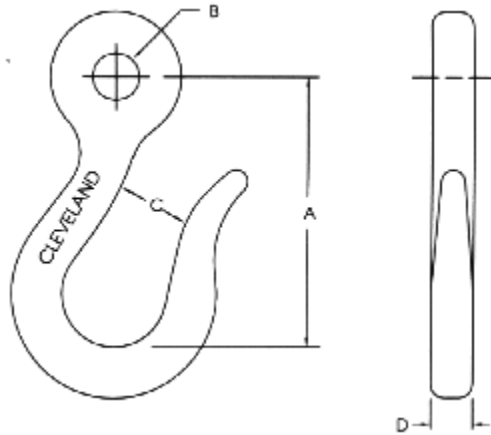

**Chain Hooks  
2406-B & 2407-A**

PART NO.	INSIDE LENGTH FROM CTR. EYE A	HOLE IN EYE B	OPENING C	SIZE ROUND D
+2406-B	2.687	.437	.750	.562
+2407-A	2.500	.500	.562	.437
Note: + Not Stocked, priced on application				